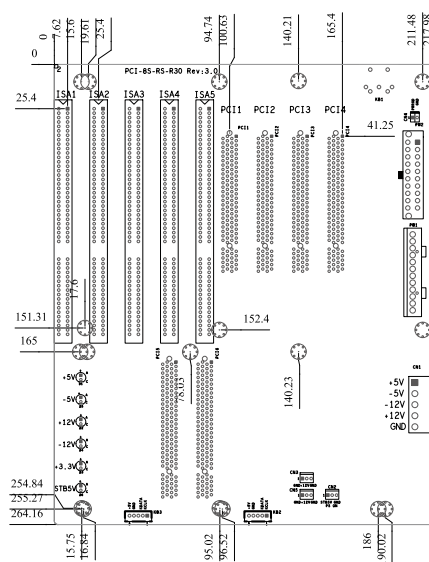

# PCI-7S-RS-R30

## Ordering Information

**PCI-7S-RS-R30** 7 Slot Backplane with 3 PCI and 2 ISA Bus  
**PAC-1700G** 7 Slot Full Size Industrial Chassis

1  
Single Board Computer

2  
VIDEO CARD

# PCI-8S-RS-R30

## Ordering Information

**PCI-8S-RS-R30** 8 Slot Backplane with 4 PCI and 4 ISA Bus

3  
Xscale Solutions

4  
Open HMI

5  
VITO Universal Controller

6  
DINO BLADE