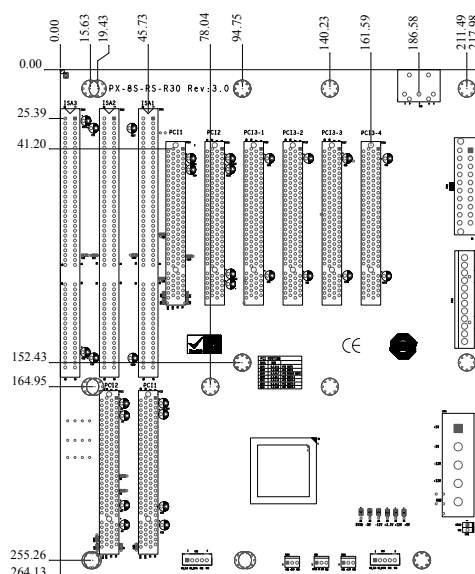

8
Embedded System

9
Industrial Computer Chassis

10
Power Supply

11
Peripherals