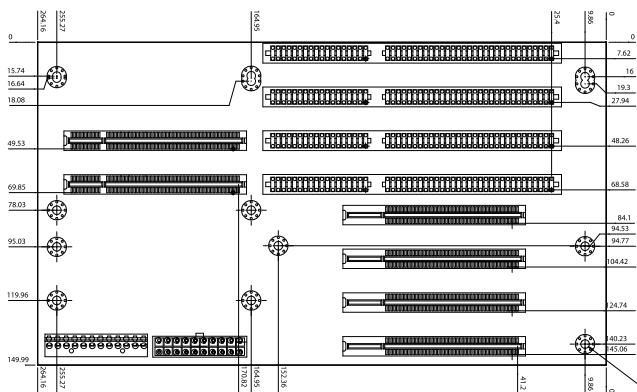

# PCI-7S-RS-R30

## Ordering Information

**PCI-7S-RS-R30** 7 Slot Backplane with 3 PCI and 2 ISA Bus  
**PAC-1700G** 7 Slot Full Size Industrial Chassis

1  
Single Board Computer

2  
VIDEO CARD

# PCI-8S-RS-R30

## Ordering Information

**PCI-8S-RS-R30** 8 Slot Backplane with 4 PCI and 4 ISA Bus

3  
Xscale Solutions

4  
Open HMI

5  
VITO Universal Controller

6  
DINO BLADE